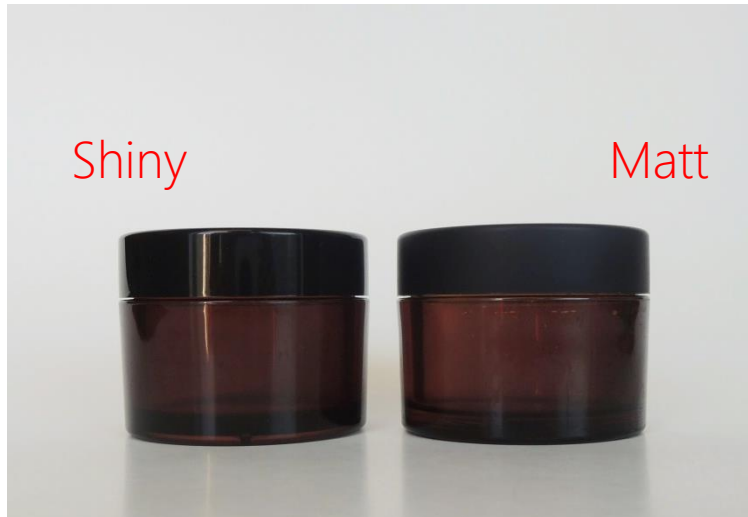

Decoration Demo 外加工效果示範

PET heavy wall jar / PET 厚壁霜罐

MJA-30A Injection black cap with spray matt effect, and injection color amber jar base with spray matt effect. Other size option: 10ml, 15ml, 50ml.

MJA-30A黑色射出上蓋外加噴霧面效果, 搭配透光咖啡色與噴霧面效果罐身, 其他尺寸選擇10ml, 15ml, 50ml.

➔ Contact us for more information/ 詳情請洽
info@epopack.com

Decoration Demo 外加工效果示範

PET heavy wall bottle / PET 厚壁霜罐

Shiny- Injection black cap and injection color -amber jar base 黑色射出上蓋, 搭配透光咖啡射出色罐身

Matt- Injection black cap with spray matt effect, and injection color -amber jar base. 黑色射出上蓋外加噴霧面效果, 搭配透光咖啡色罐身

➔ Contact us for more information/ 詳情請洽
info@epopack.com

Decoration Demo 外加工效果示範

PET heavy wall bottle / PET 厚壁霜罐

A sample- Injection black cap with injection color -amber jar base 黑色射出上蓋, 搭配透光咖啡射出色罐身

B sample- Injection black cap with spray matt effect, and injection color amber jar base with spray matt effect 黑色射出上蓋外加噴霧面效果, 搭配透光咖啡色與噴霧面效果罐身